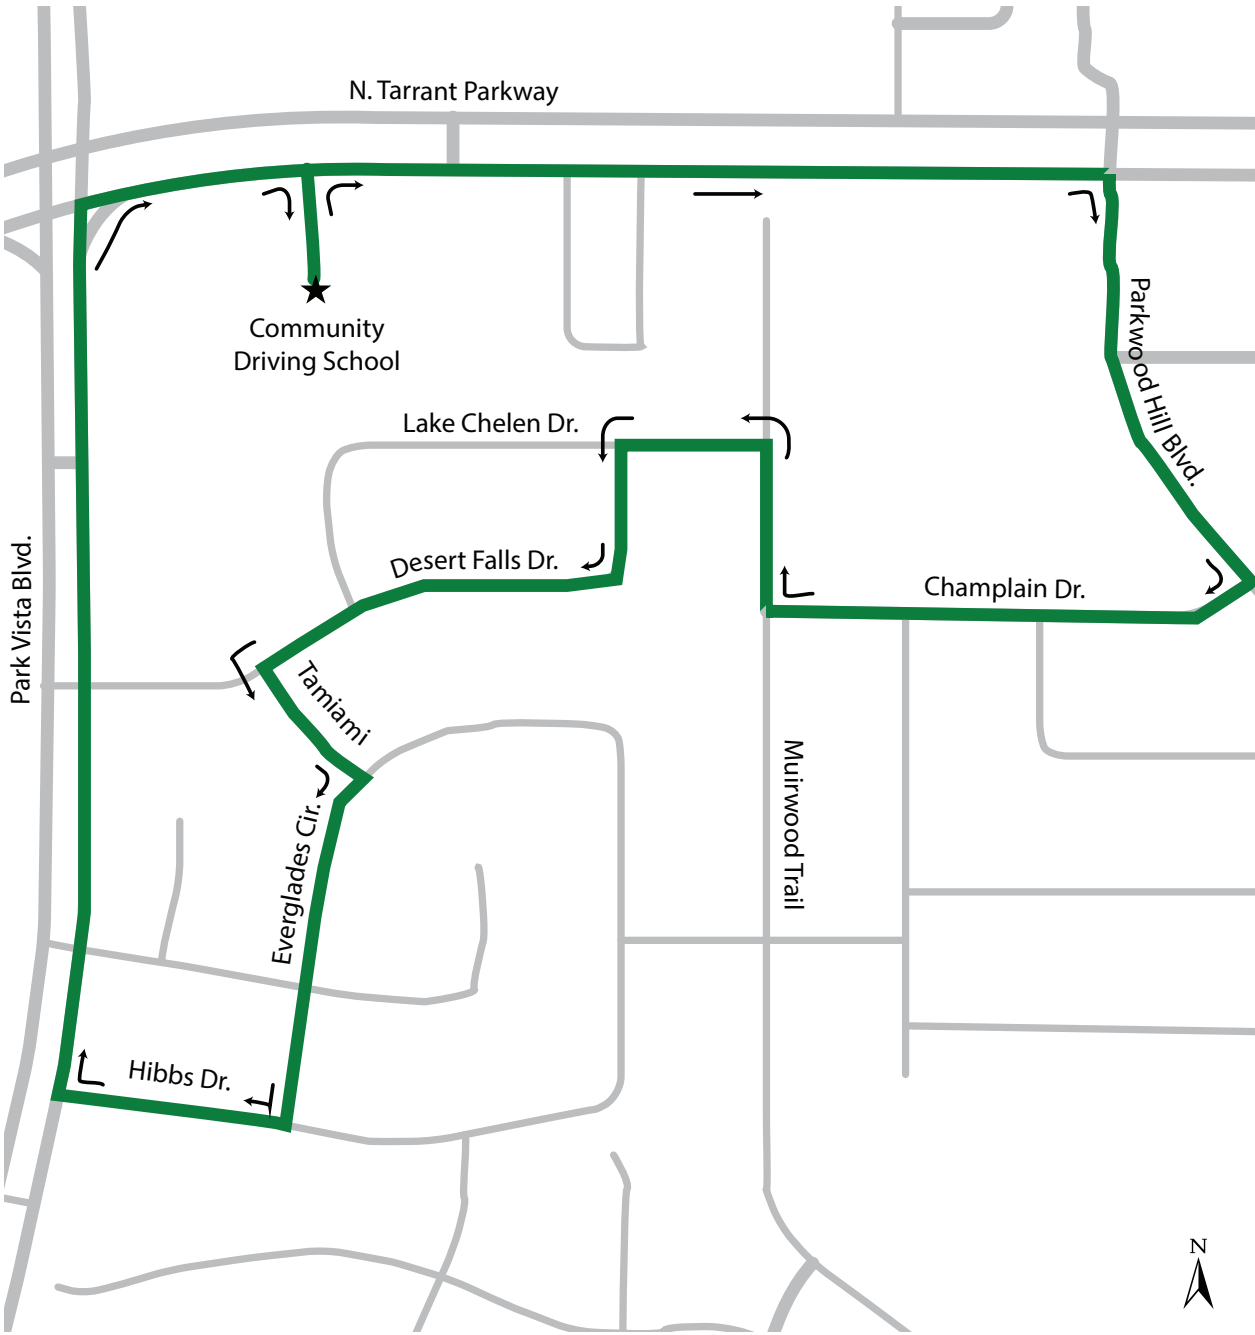

**Community Driving School  
5250 N. Tarrant Parkway  
Fort Worth, Texas 76137  
Sample DPS Road Test Route A**

Starting maneuvers, CDS parking lot

1. Quick smooth stop, backing: CDS parking lot
2. Parallel parking: CDS parking lot
3. Right turn onto North Tarrant Parkway, 1st right turn
4. Use of lane
5. Right turn onto Parkwood Hill Blvd., 1st traffic signal, 2nd right turn
6. Right turn onto Champlain Drive, 3rd right turn
7. Approach to corner
8. Right turn onto Muirwood Trail, 1st stop sign, 4th right turn
9. Use of lane
10. Left turn onto Lake Chelen Drive, 1st left turn
11. Left turn onto Desert Falls Drive, 2nd left turn
12. Approach to corner
13. Left turn onto Tamiami Trail, 3rd left turn
14. Right turn onto Everglades Circle, 2nd stop sign, 5th right turn
15. Right turn onto Hibbs Drive, 6th right turn
16. Right turn onto Park Vista Blvd., 7th right turn
17. Lane change
18. Use of lanes
19. Lane change
20. Approach to corner
21. Right turn onto North Tarrant Parkway, 2nd traffic signal, 8th right turn
22. Right turn into CDS parking lot, 9th right turn