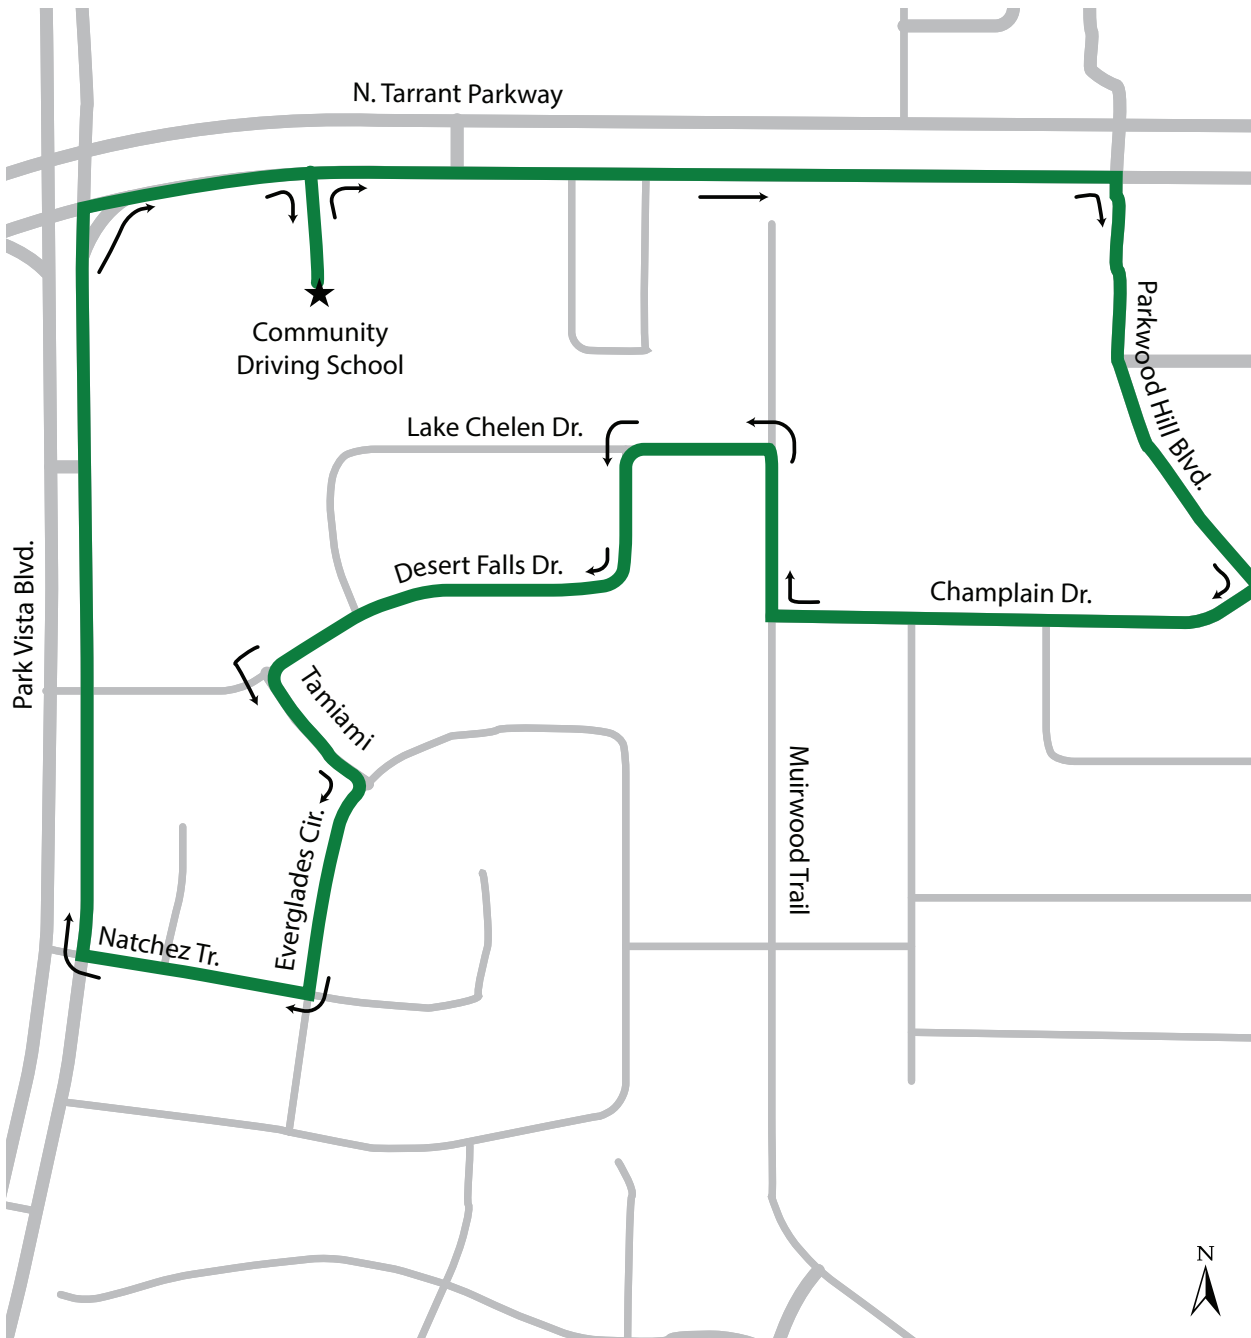

Community Driving School
5250 N. Tarrant Parkway
Fort Worth, Texas 76137
Sample DPS Road Test Route B

1. Starting maneuvers, CDS parking lot
2. Quick smooth stop, backing: CDS parking lot
3. Parallel parking: CDS parking lot
4. Right turn onto North Tarrant Parkway, 1st right turn
5. Use of lane
6. Right turn onto Parkwood Hill Blvd., 1st traffic signal, 2nd right turn
7. Right turn onto Champlain Drive, 3rd right turn
8. Approach to corner
9. Right turn onto Muirwood Trail, 1st stop sign, 4th right turn
10. Left turn onto Lake Chelen Drive, 1st left turn
11. Left turn onto Desert Falls Drive, 2nd left turn
12. Approach to corner
13. Left turn onto Tamiami Trail, 3rd left turn
14. Right turn onto Everglades Circle, 2nd stop sign, 5th right turn
15. Right turn onto Natchez Trail, 5th left turn
16. Right turn onto Park Vista Blvd., 7th right turn
17. Lane change
18. Use of lanes
19. Lane change
20. Approach to corner
21. Right turn onto North Tarrant Parkway, 2nd traffic signal, 8th right turn
22. Right turn into CDS parking lot, 9th right turn